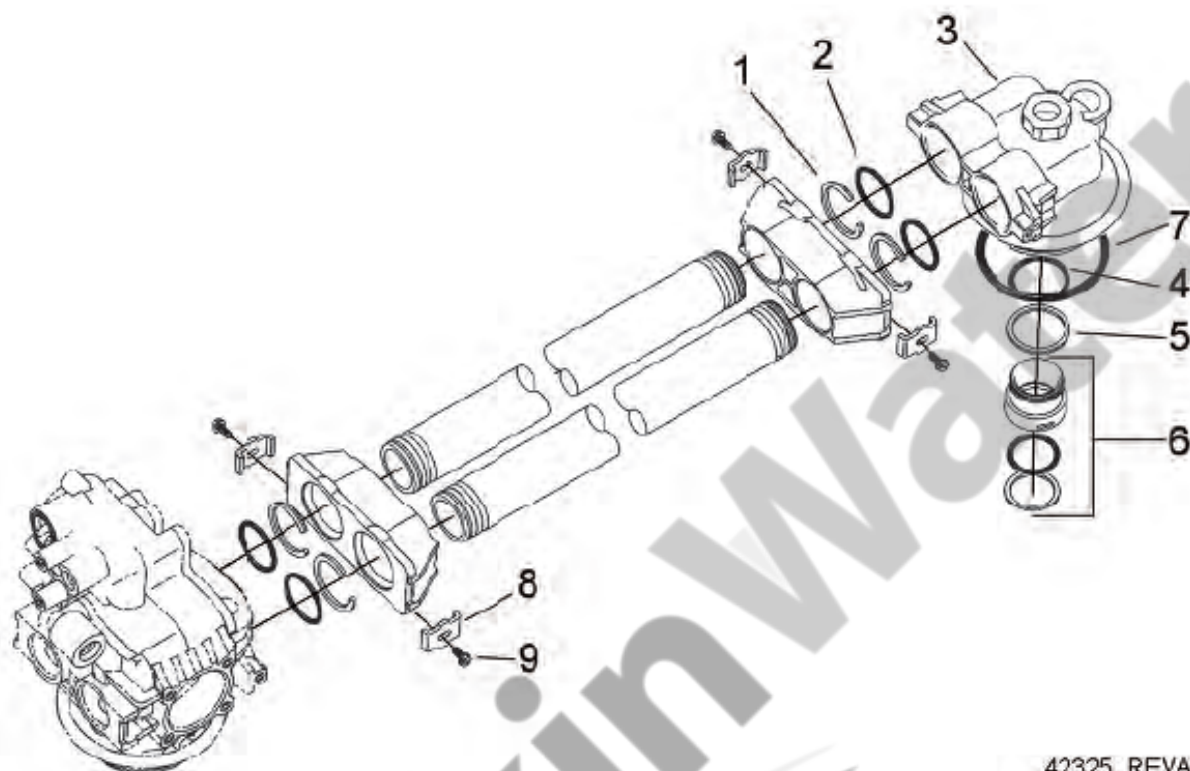

9100 Second Tank Assembly

42325_REVA

Item No.	Quantity	Part No.	Description
1	4	40678	Ring, 9100, Yoke Retainer
2	4	13287	O-ring, -123
3	1	14865	Adapter Assy, 2nd Tank, 9100
4	1	19054	O-ring, -124
5	1	40538	Retainer, 32mm, O-ring Dist, 7000
6	1	61419	Kit, 1.05" Distributor, Adapter
7	1	18303	O-ring, -336
8	4	13255	Clip, Mounting
9	4	14202-01	Screw, Hex Wsh Mach, 8-32 x 5/16